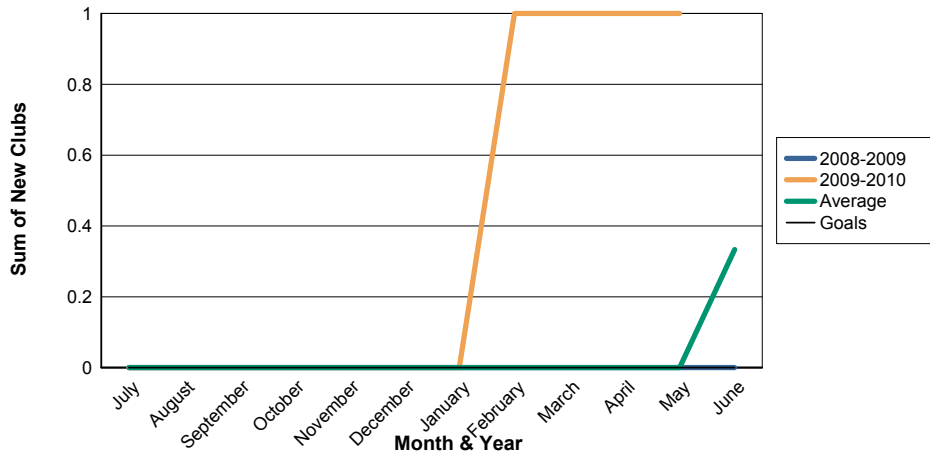

3 Year Comparisons for GMT Constitutional Area 4

By GMT District

As of May 2010

Sum of New Clubs/ Month & Year

For District 104 J

Sum of Dropped Clubs/ Month & Year

For District 104 J

Sum of Net Clubs/ Month & Year