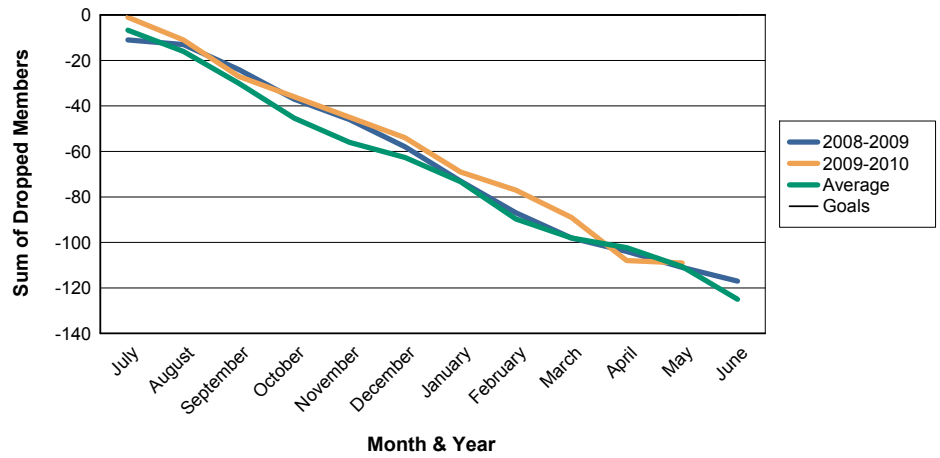

Sum of Dropped Members/ Month & Year

For District 104 J