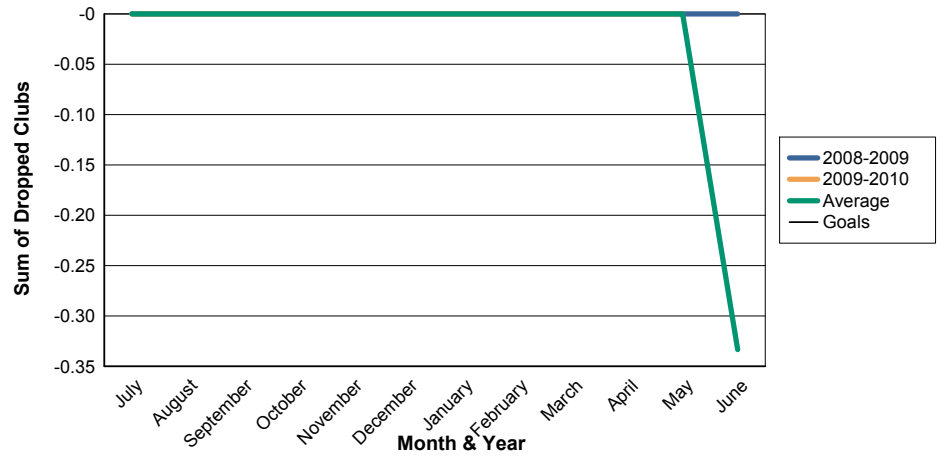

3 Year Comparisons for GMT Constitutional Area 4

By GMT District

As of May 2010

Sum of New Clubs/ Month & Year

For District 104 J

Sum of Dropped Clubs/ Month & Year

For District 104 J

Sum of Net Clubs/ Month & Year