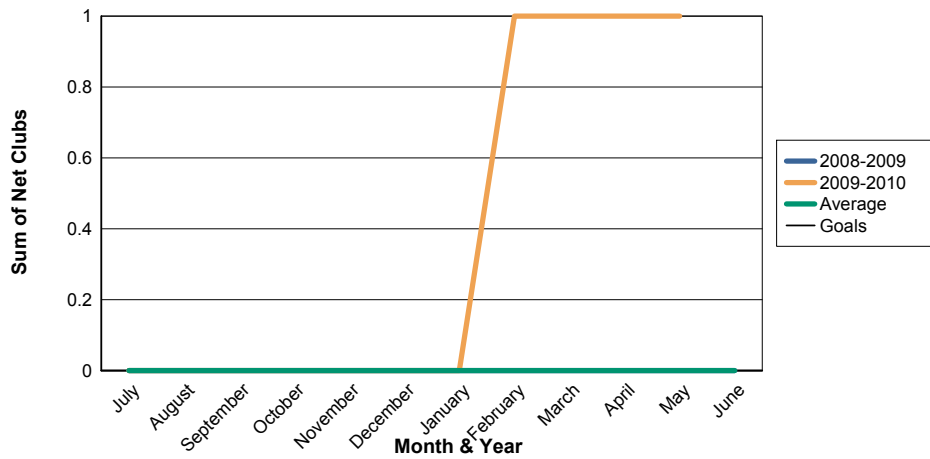

Sum of Net Clubs/ Month & Year

For District 104 J