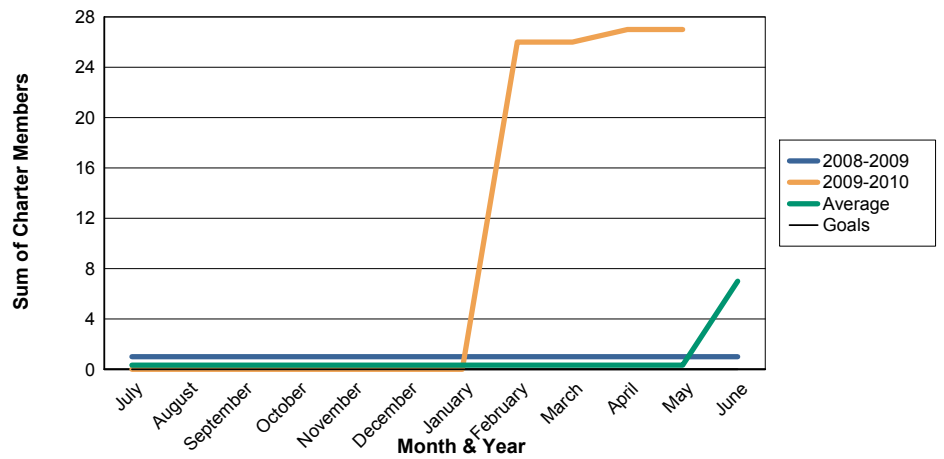

Sum of Charter Members/ Month & Year

For District 104 J