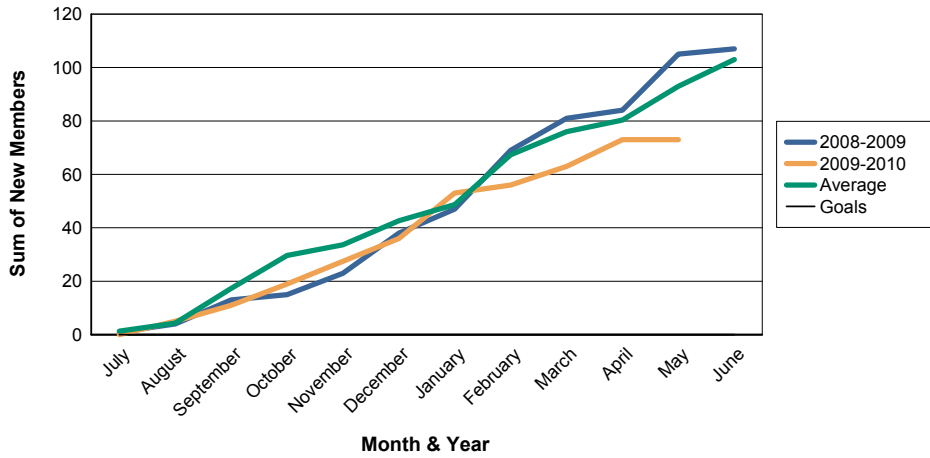

For District 104 J

Sum of Charter Members/ Month & Year

For District 104 J

3 Year Comparisons for GMT Constitutional Area 4

By GMT District

As of May 2010

Sum of New Members/ Month & Year

For District 104 J